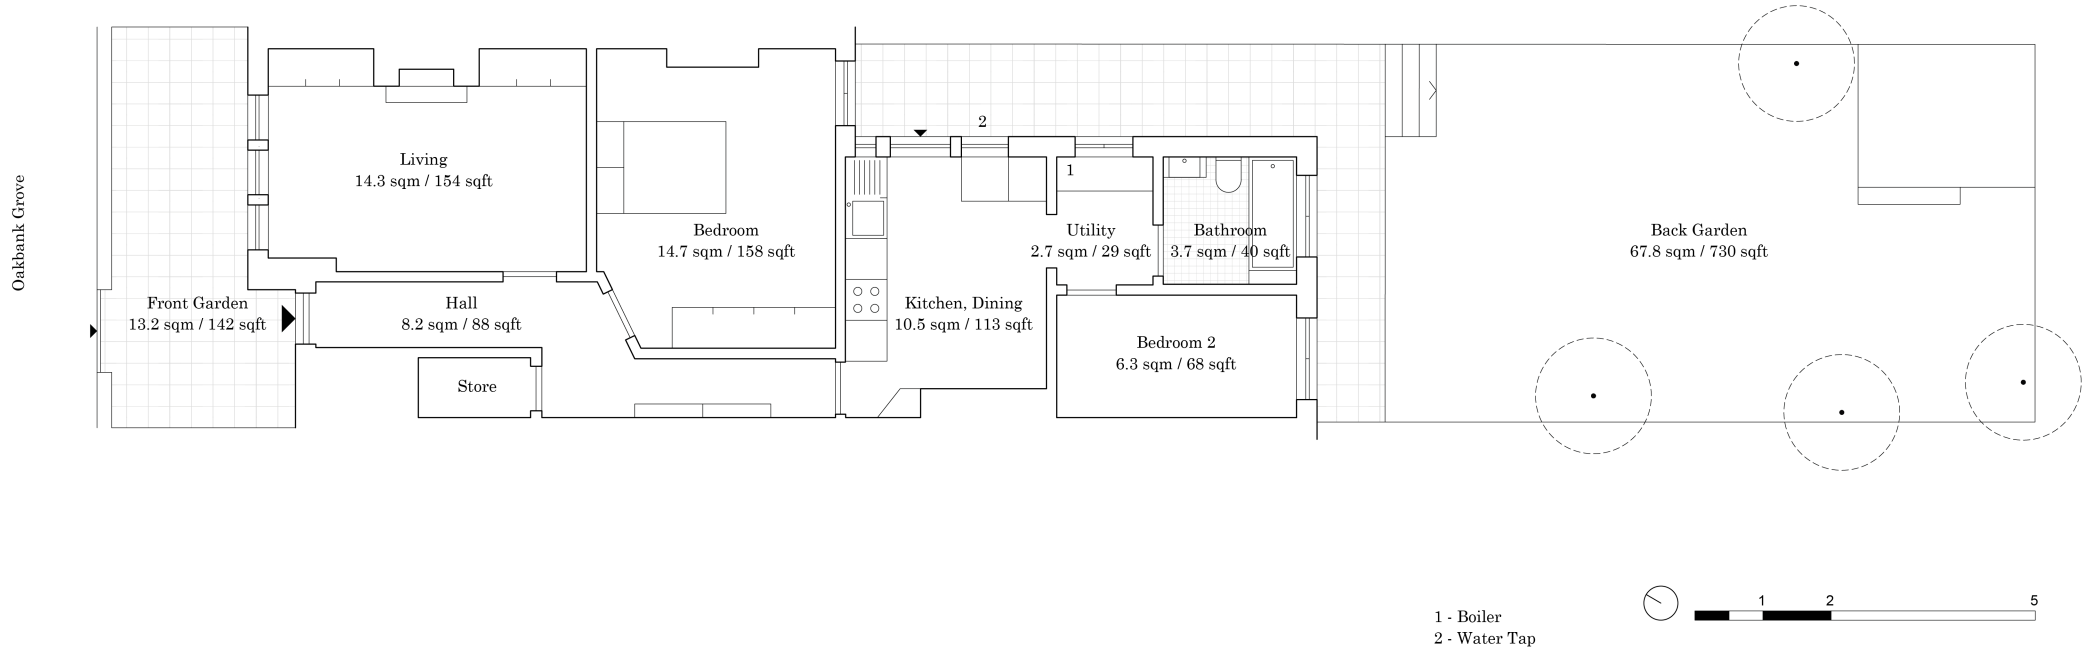

Oakbank Grove, SE24

Total Internal Area 68 sqm / 732 sqft
Total External Area 81 sqm / 872 sqft

Drawing for identification purposes only. All measurements are approximate and rounded values.